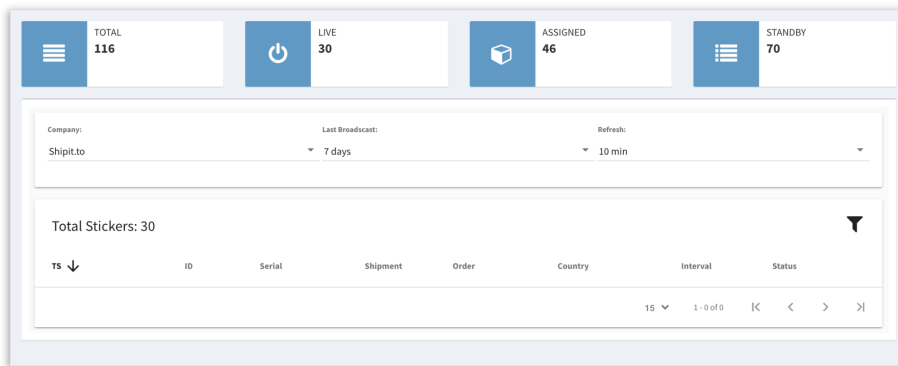

IoT Management Dashboard

Keeping a close eye on things just got easier

Our newly introduced IoT management dashboard allows you to stay on top of your IoT tracker quotas thereby helping you to plan future usage and orders.

Shipit.to's IoT trackers turn the most basic building blocks of your supply chain - your cargo - from passive to interactive.

When deployed across your supply chain this gives you access to insights previously unavailable to your organisation.

The IoT management dashboard is located at the top of the tracker list and works in tandem with the existing filters to provide you with a quick summary of your company's stock of IoT trackers and their usage status: